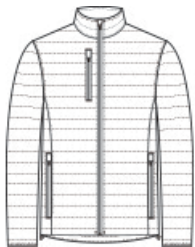

Sketches

front